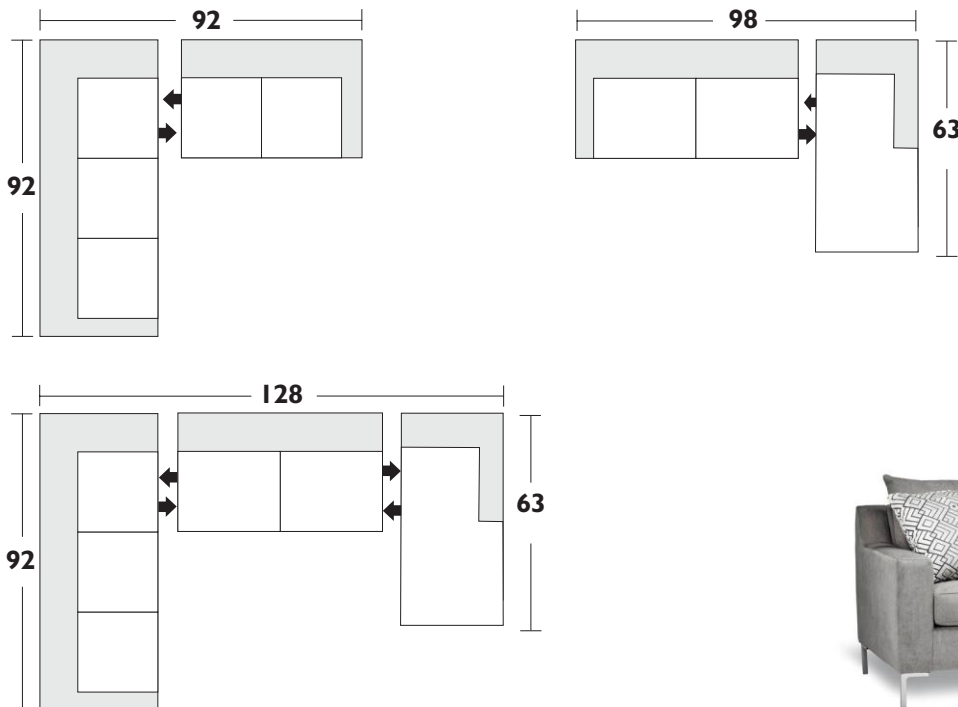

One Arm Chaise
RAF or LAF

Configuration Suggestions

Style Kurt